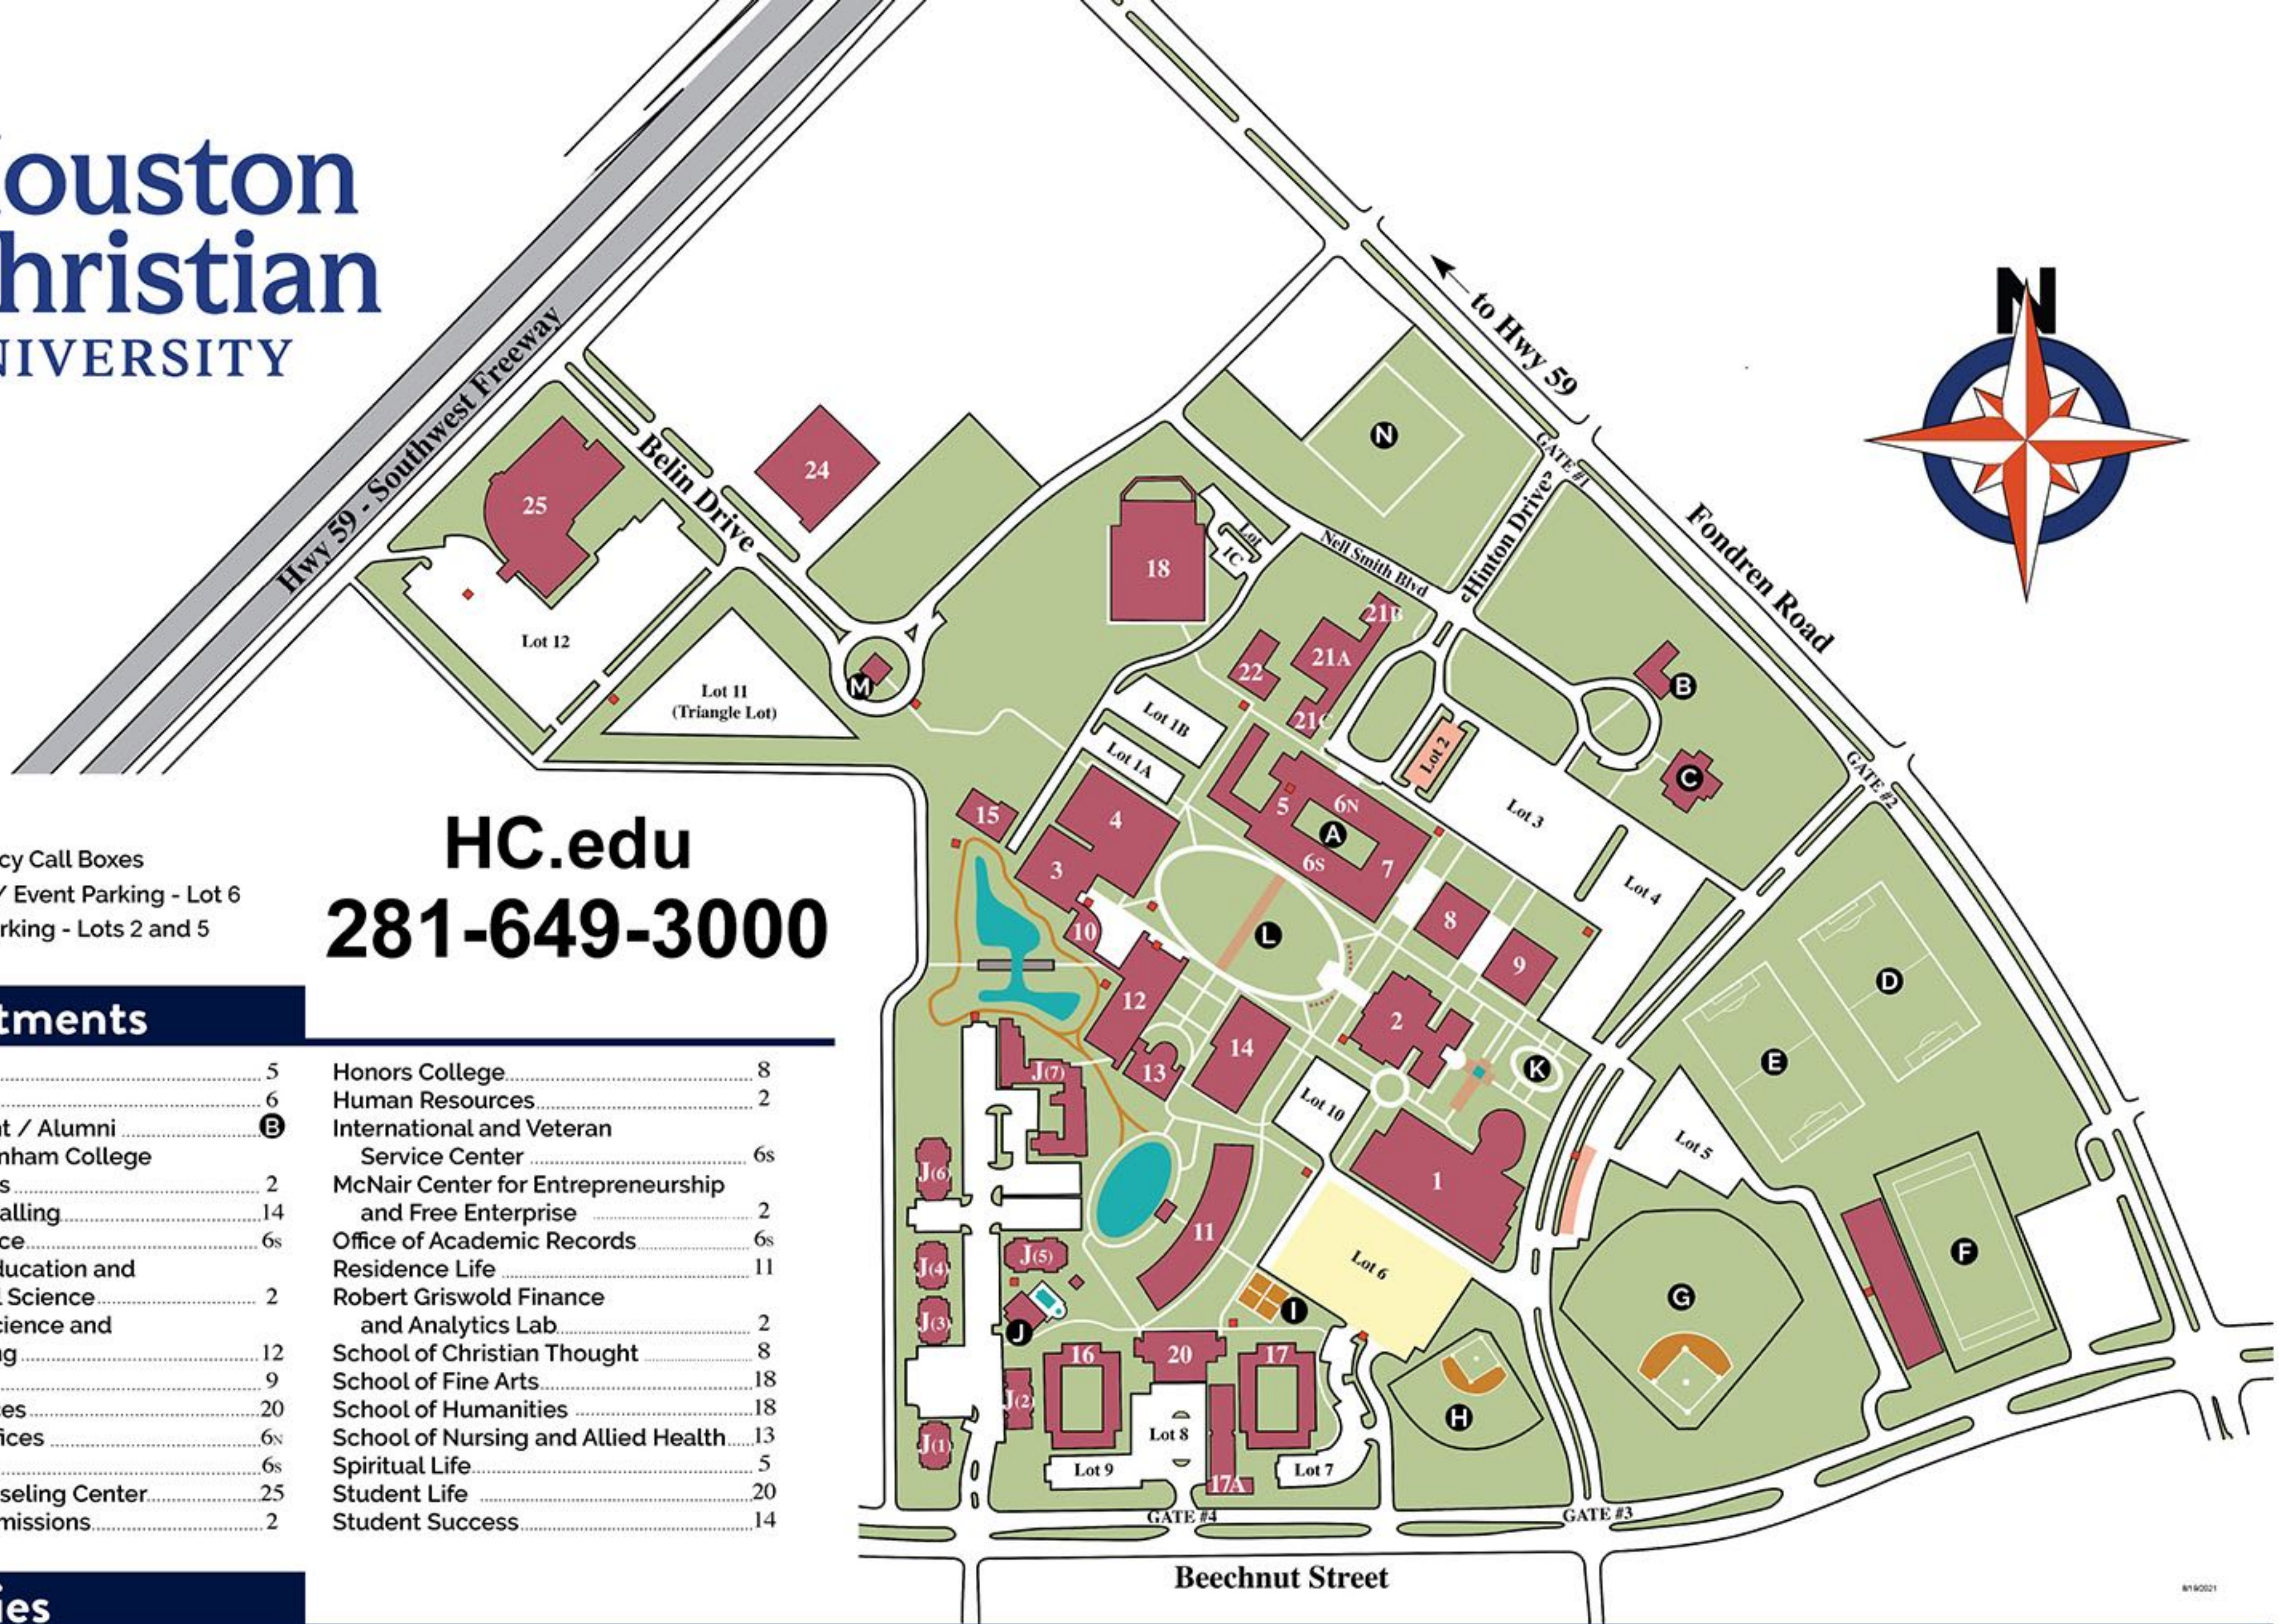

Houston Christian UNIVERSITY

HC.edu
281-649-3000

- Emergency Call Boxes
- Student / Event Parking - Lot 6
- Visitor Parking - Lots 2 and 5

Departments

Admissions.....	5	Honors College.....	8
Accounting.....	6	Human Resources.....	2
Advancement / Alumni.....	B	International and Veteran Service Center.....	6s
Archie W. Dunham College of Business.....	2	McNair Center for Entrepreneurship and Free Enterprise.....	2
Career and Calling.....	14	Office of Academic Records.....	6s
Cashier's Office.....	6s	Residence Life.....	11
College of Education and Behavioral Science.....	2	Robert Griswold Finance and Analytics Lab.....	2
College of Science and Engineering.....	12	School of Christian Thought.....	8
SAFE Lab.....	9	School of Fine Arts.....	18
Dining Services.....	20	School of Humanities.....	18
Executive Offices.....	6s	School of Nursing and Allied Health.....	13
Financial Aid.....	6s	Spiritual Life.....	5
Gideon Counseling Center.....	25	Student Life.....	20
Graduate Admissions.....	2	Student Success.....	14

Facilities

Annex.....	24	Collegium.....	5	Glasscock Center.....	3	Lucy McBride Practice Area (HCU Golf) N.....	10	Museum of American Architecture and Decorative Arts.....	1
Atwood I.....	8	Cullen Science Center.....	12	Hinton Center.....	2	Mabee Teaching Theater.....	10	Operations.....	15
Atwood II.....	9	Cullen Nursing Center.....	13	Hinton House.....	B	McNair Hall.....	1	Philips Residence College for Men.....	16
Baseball Field.....	G	Cullen Parlor.....	13	Hodo Residence College.....	11	M.D. Anderson Student Center.....	5	Philips Residence College for Women.....	17
Baugh Center (Cafeteria).....	20	Contemporary Art Gallery.....	18	Holcombe Mall.....	L	Mest Wing Residence for Women.....	17A	Police.....	25
Belin Chapel.....	1	Denham Hall.....	7	Husky Village Apartments.....	J	Moody Library.....	14	Sharp Gymnasium.....	4
Belin Tower.....	M	Dillon I and II.....	2	Java City.....	14	Morris Cultural Arts Center.....	1	Softball Field.....	H
Bookstore.....	5	Dunham Bible Museum.....	1	Lawrence Park.....	K	Morris Family Center for Law and Liberty.....	21	Sorrels Soccer Fields.....	D, E
Bradshaw Fitness Center.....	25	Dunham Football Field.....	F	Learning Commons.....	14	Morris House.....	C	University Academic Center.....	18
Brown Administrative Complex... 5, 6, 7		Fine Arts Museum.....	18	Looser Fountains.....	A			Southern History Museum.....	1
								Volleyball Courts.....	I

819021

0615/2023